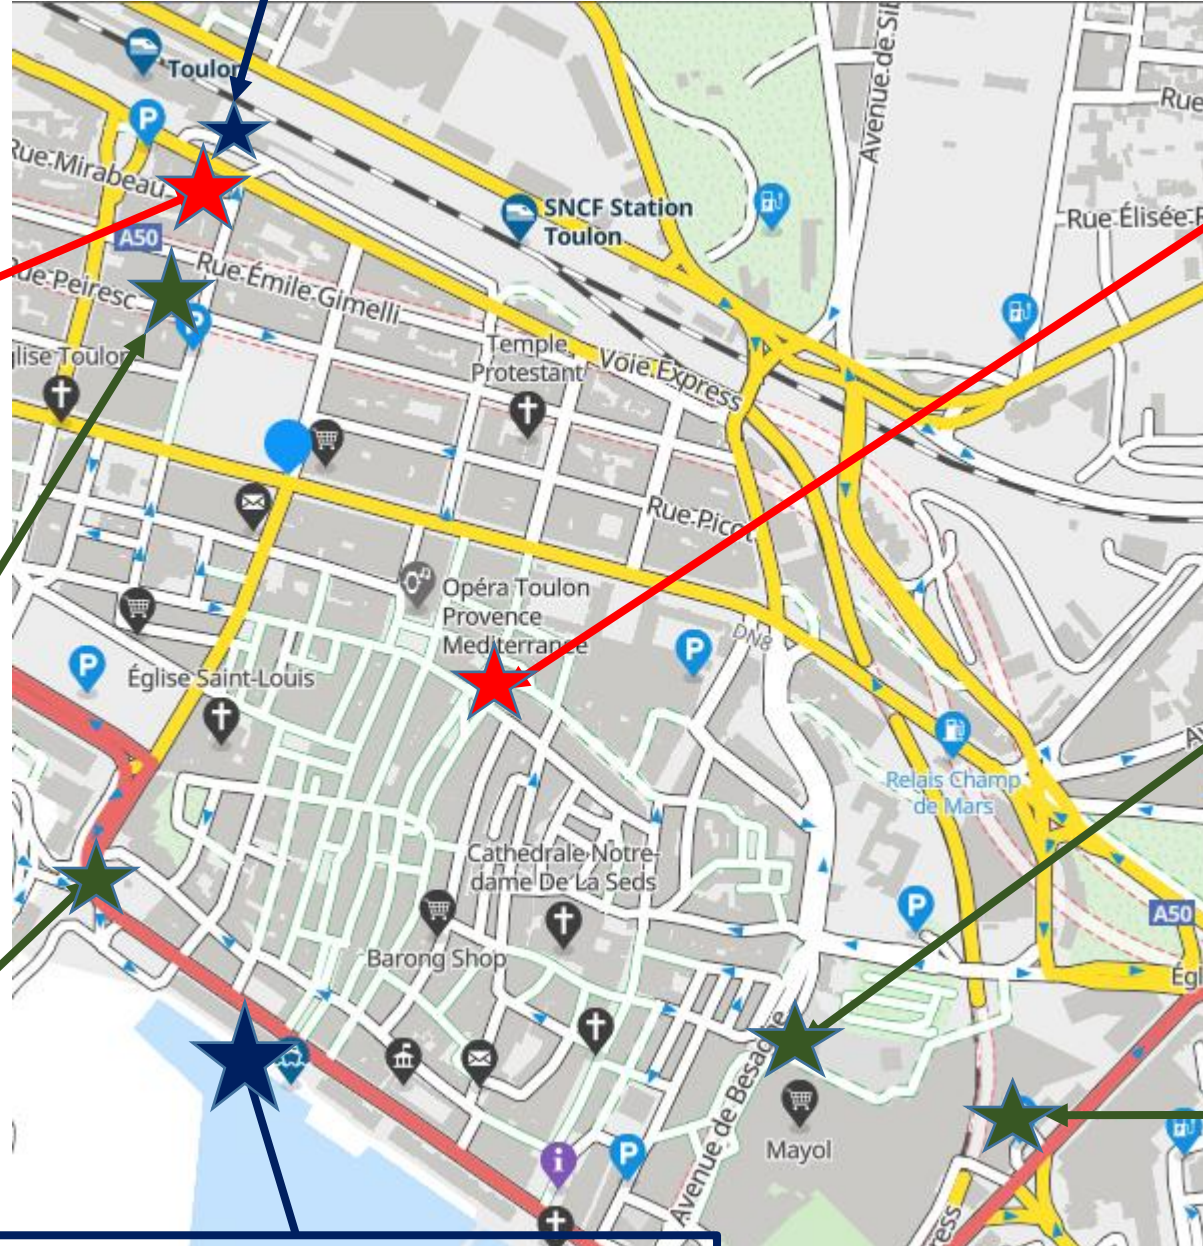

Toulon Hyères Airport bus shuttle (line 102 - 50mn)

LE GRAND HOTEL DE LA GARE***
<https://www.theoriginalshotels.com/en/hotels/>
Block booked for IFREMER POGO negotiated price
85€/ night breakfast included
10mn walk to Ifremer maritime shuttle

LE GRAND HOTEL DAUPHINE ***
<https://www.grandhoteldauphine.com/>
Block booked for IFREMER POGO negotiated price
90€/ night breakfast included
5mn walk to Ifremer maritime shuttle

OKKO ****
<https://www.okkohotels.com/fr/page/toulon/okko-hotels-toulon-centre-accueil.3097.html#>

IBIS BUDGET Toulon Port ***
<https://all.accor.com/hotel/2095/index.fr.shtml>

L'EAUTEL TOULON ****
<https://www.leautel-toulon.com/fr/hotel-4-etoiles-toulon>

IBIS BUDGET Toulon Centre **
<https://all.accor.com/hotel/5096/index.fr.shtml>

Maritime shuttle to Ifremer (privatized)